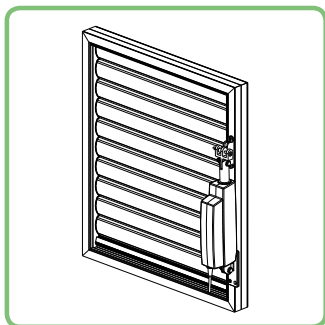

DucoClose 35Z

Architectural Grilles

DucoClose N 35Z and DucoClose G 35Z are operatable 'build-in' louvres which can be integrated easily in all kinds of façades. They provide intensive ventilation.

DucoClose F 35Z is an operatable 'glazed-in' louvre which is ideal for the application of Night Cooling. The smooth designed "Z" blades provide adjustable ventilation by means of manual or motorised control. Standard colour is SAA (15-20µm). All RAL colours (60-80µm) are available on request. DucoClose is optionally available with insect or bird screen.

Technical Specifications

Type of blade	35
Blade height	40 mm
Pitch	50 mm
Thickness of the frame	42 mm (N 35Z & G 35Z)
Minimal height	123,50 mm (manual control) 473,50 mm (motorised control)
Free area (open position)	51 %
Nett airflow (open position)	39 %

Material : Aluminium Al Mg Si 0,5

Surface treatment :

- Standard colours : SAA (15-20 µm) (15-20 µm) (VB6/A20/VOM1)
- Enamelled polyester powder coating (60-80 µm)

All RAL colours are available

Manual or motorised control

FAX ————— **0032-58/33 00 67**

☐ Yes, we would like to receive further information on the DucoClose range.

☐ Yes, we would like to be contacted by your Sales Advisor :

Company : .....

Adress : .....

Phone : .....

Person to contact: .....

Tel 0032-58/33 00 66 - Fax 0032-58/33 00 67 - info@duco.eu - www.duco.eu

DUCO®
VENTILATION & SUN CONTROL