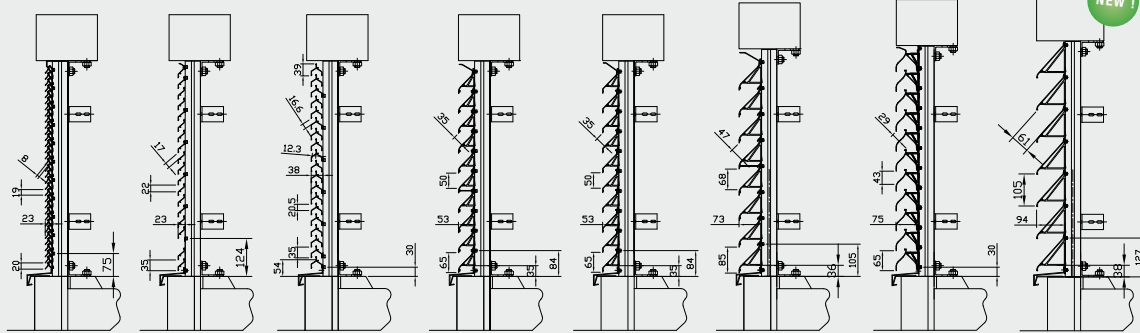

NEW !

Direct Clip System

W 30Z

W 50Z

Classic

Turn Click System

W 20V

W 20Z