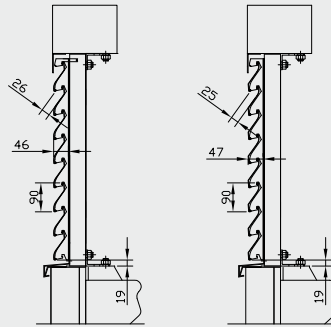

DucoWall

Continuous Louvre Walls

Basic

Direct Clip System

W 35S

W 35Z

Solid

NEW !

Direct Clip System

Classic

Turn Click System

FAX ————— **0032-58/33 00 67**

☐ Yes, we would like to receive further information on the DucoWall range.

☐ Yes, we would like to be contacted by your Sales Advisor :

Company : .....
Address : .....
Phone : .....
Person to contact: .....

Tel 0032-58/33 00 66 - Fax 0032-58/33 00 67 - info@duco.eu - www.duco.eu