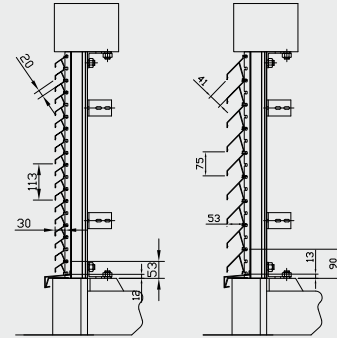

NEW !

Direct Clip System

W 30Z

W 50Z

Classic

Turn Click System

W 20V

W 20Z