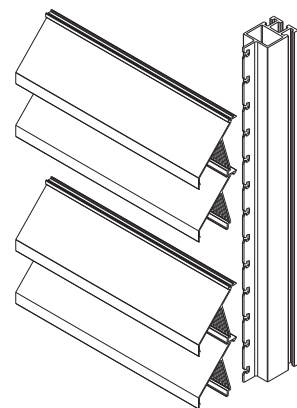

# DucoWall Solid

Continuous Louvre Walls

- + Offers an aesthetic and architectural solution for every project
- + The 'stacked' blades guarantee a unique robustness
- + Simple and easy installation
- + Intensive ventilation (net airflow up to 47%)
- + The Z-shaped blade ensures a tight design

## Continuous Louvre Walls

DucoWall Solid continuous louvre walls can be fitted to an existing construction or be used as a wall ventilation system taking the place of the wall itself (non-load-bearing construction). They can be used as an intensive ventilation system or as a functional and architectural front system. The Solid range distinguishes itself due to the use of punched, 'stackable' blades. This ensures a robustness that has never been seen before of the continuous louvre wall in combination with a unique and tight design (Z-blade). In addition, the stackable block blade guarantees a fast and simple installation.

The installation of the DucoWall Solid continuous louvre system is fast and user-friendly through the tried and tested Direct Clip system where the aluminium blades are directly 'clicked' into place on the support profile. The blades can be provided with a standard small punching (P1) or with an additionally large punching (P2) that guarantees a free airflow up to 47%. DucoWall Solid is also available with an unpunched blade (100% burglar-resistant). DucoWall Solid is provided as standard in Natural F1 (15-20 µm) and is available in all RAL colours (60-80 µm) on request.