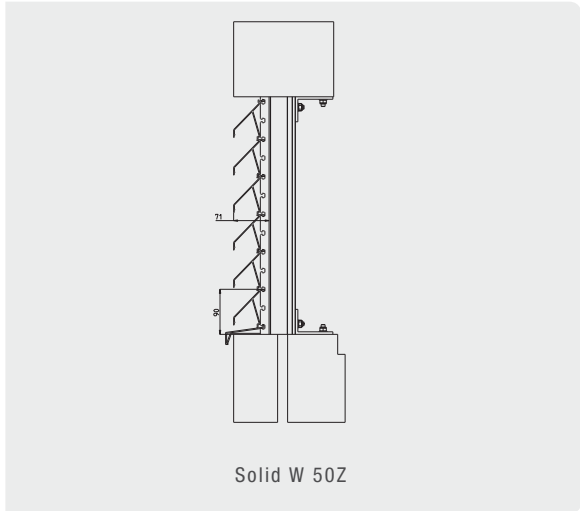

FAX ————— 0032-58/33 00 67

☐ Yes, we would like to receive further information on the DucoWall 'Solid' range.

☐ Yes, we would like to be contacted by your Sales Advisor :

Company : .....
Adress : .....
Phone : .....
Person to contact: .....

Tel 0032-58/33 00 66 - Fax 0032-58/33 00 67 - info@duco.eu - www.duco.eu