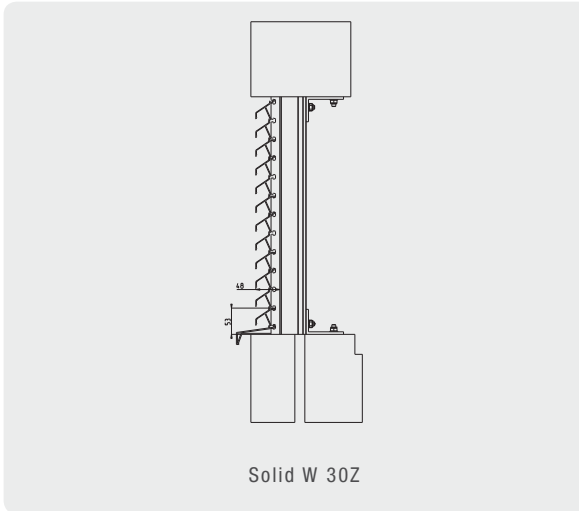

The installation of the DucoWall Solid continuous louvre system is fast and user-friendly through the tried and tested Direct Clip system where the aluminium blades are directly 'clicked' into place on the support profile. The blades can be provided with a standard small punching (P1) or with an additionally large punching (P2) that guarantees a free airflow up to 47%. DucoWall Solid is also available with an unpunched blade (100% burglar-resistant). DucoWall Solid is provided as standard in Natural F1 (15-20 µm) and is available in all RAL colours (60-80 µm) on request.